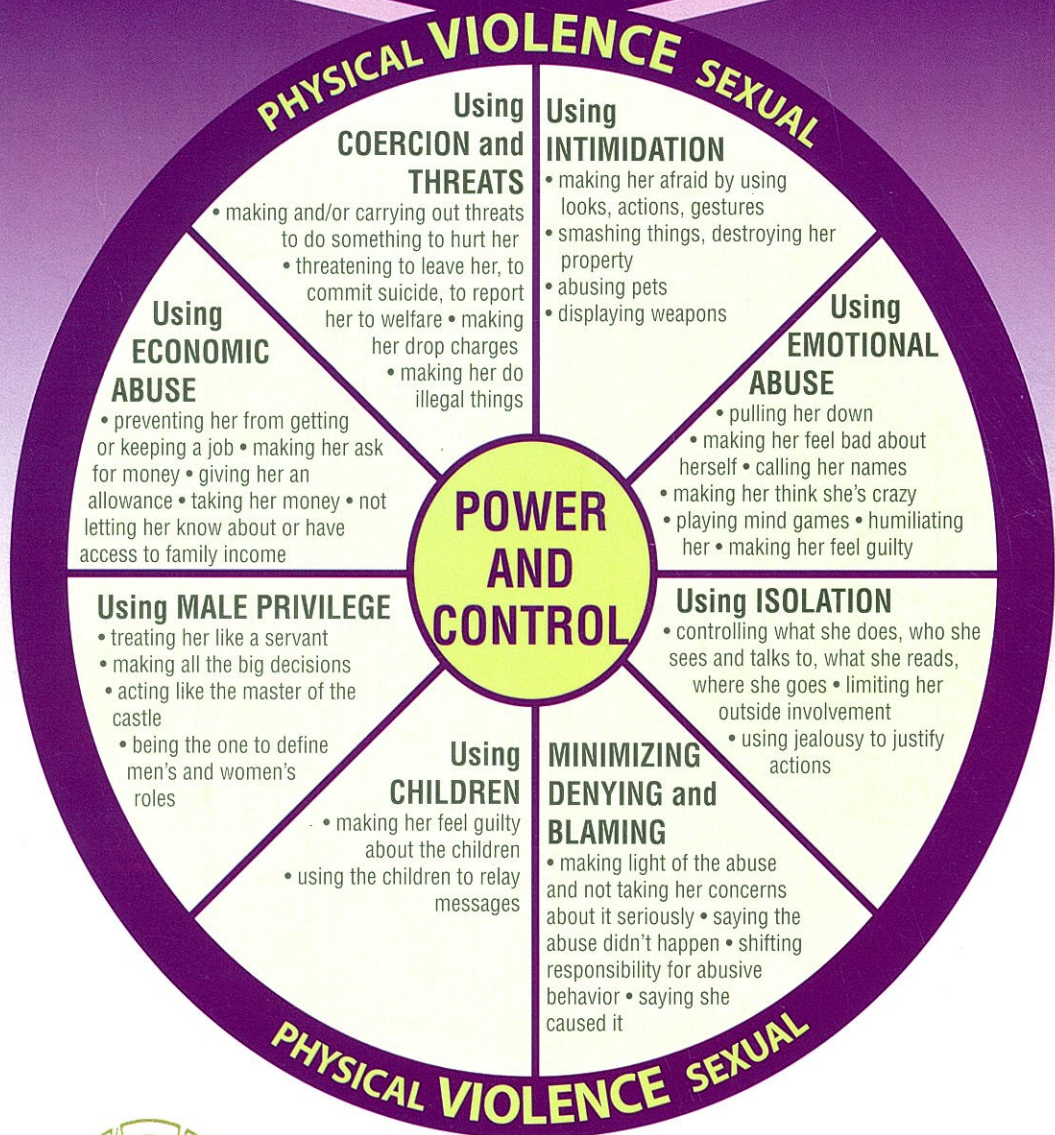

Power and Control

IMMIGRANT WOMEN'S SUPPORT SERVICE

Immigrant Women's Support Service provides emotional support, counselling and advice for women from non-English speaking backgrounds who are experiencing domestic violence or sexual violence. **VIOLENCE AGAINST WOMEN IS A CRIME.**